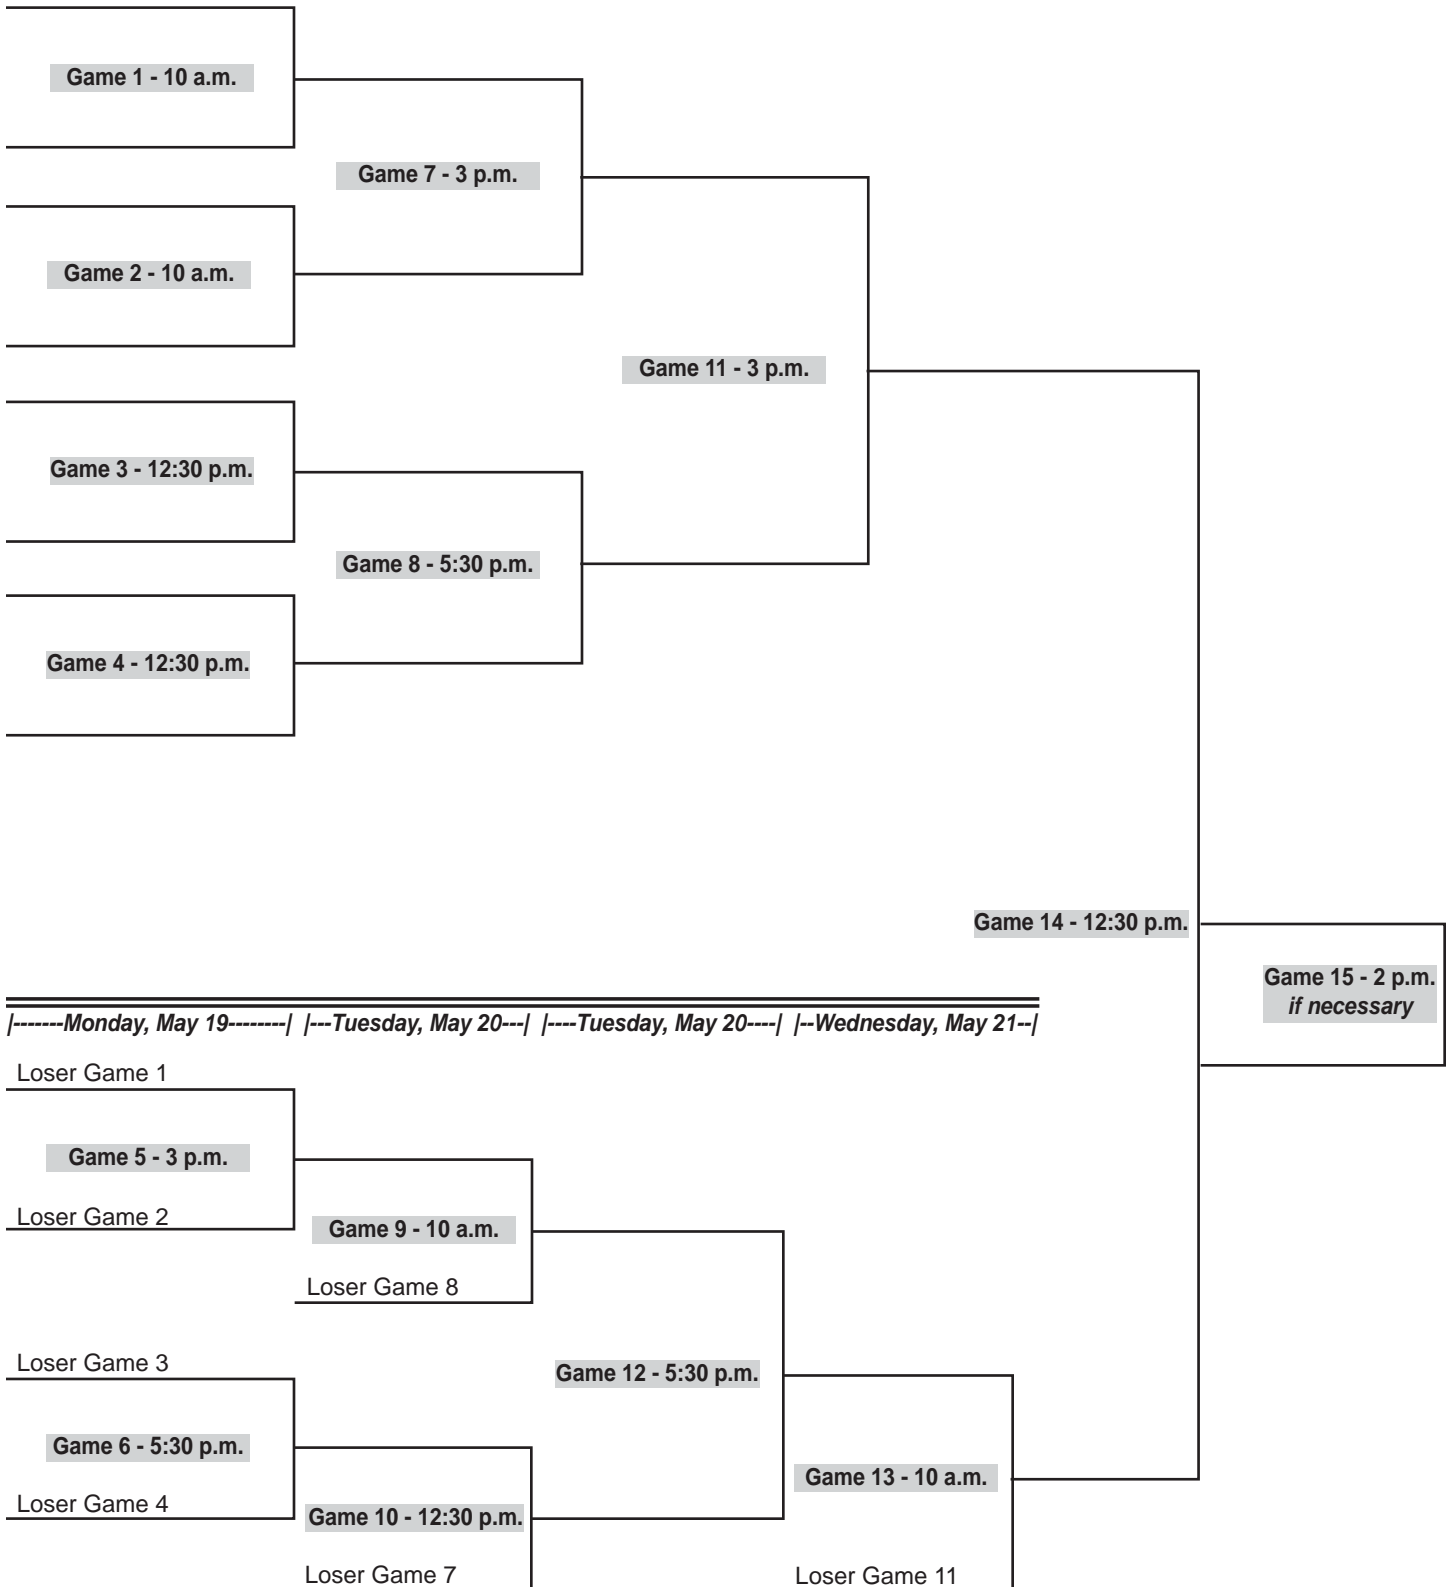

2008 NAIA Softball National Championship

28th Annual Championship | May 16-21, 2008 | Wilson Morgan Softball Complex | Decatur, Ala.

EIGHT-TEAM DOUBLE ELIMINATION BRACKET Monday-Wednesday, May 19-21

|-----Monday, May 19-----| |-----Monday, May 19-----| |-----Tuesday, May 20-----| |-----Wednesday, May 21-----| |--Wednesday, May 21--|