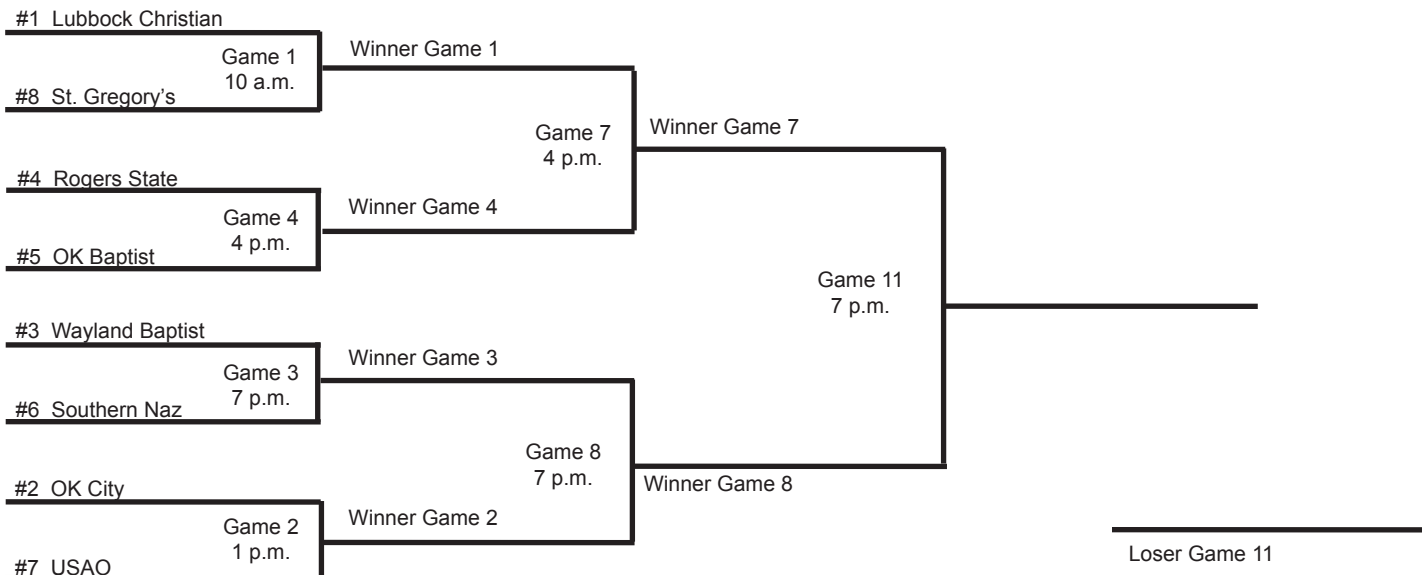

Wednesday, Apr. 30

Thursday, May 1

Friday, May 2

Saturday, May 3
(if necessary)

Friday, May 2

Saturday, May 3
(if necessary)

1. Pairings will be adjusted after Game 11 to match teams which have not previously met or have not played since the first round for Game 12 and Game 13.
2. If the team from the winners' bracket loses, this will leave three teams with a loss. The team undefeated the longest (the last to lose a game) will receive the bye. The other two teams will then play Game 14. The championship game (Game 15), pitting the winner of Game 14 against the team receiving the bye, would then be played.
3. If the team from the winners' bracket wins, there will be two teams remaining and they will play for the championship.
4. If the team from the winners' bracket loses, a second championship game (Game 15) will be played.
5. If needed - It may be necessary for a team to play two games in one day in order to complete the tournament.