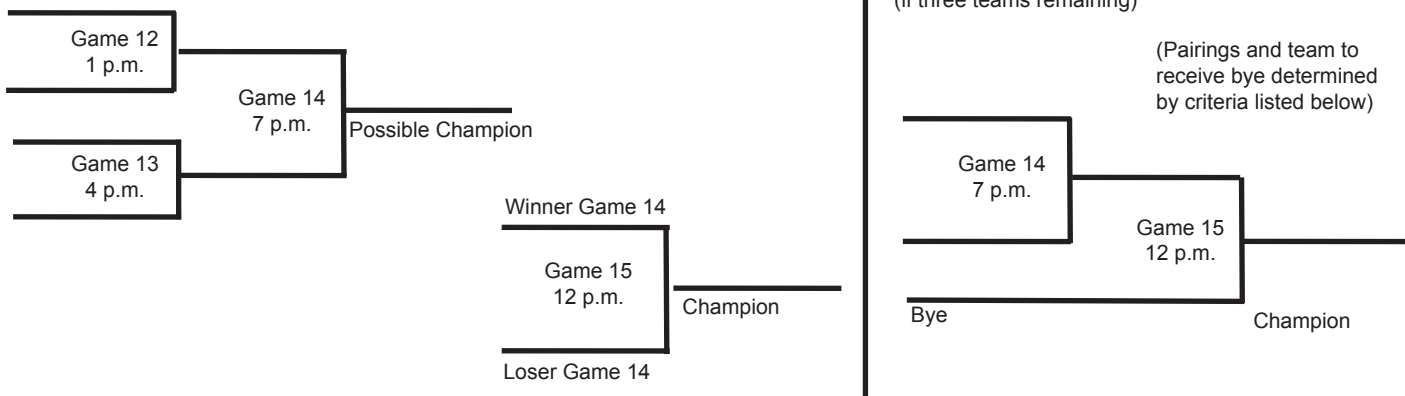

Wednesday, Apr. 30

Thursday, May 1

Friday, May 2

Saturday, May 3
(if necessary)

Friday, May 2

Saturday, May 3
(if necessary)

1. Pairings will be adjusted after Game 11 to match teams which have not previously met or have not played since the first round for Game 12 and Game 13.
2. If the team from the winners' bracket loses, this will leave three teams with a loss. The team undefeated the longest (the last to lose a game) will receive the bye. The other two teams will then play Game 14. The championship game (Game 15), pitting the winner of Game 14 against the team receiving the bye, would then be played.
3. If the team from the winners' bracket wins, there will be two teams remaining and they will play for the championship.
4. If the team from the winners' bracket loses, a second championship game (Game 15) will be played.
5. If needed - It may be necessary for a team to play two games in one day in order to complete the tournament.